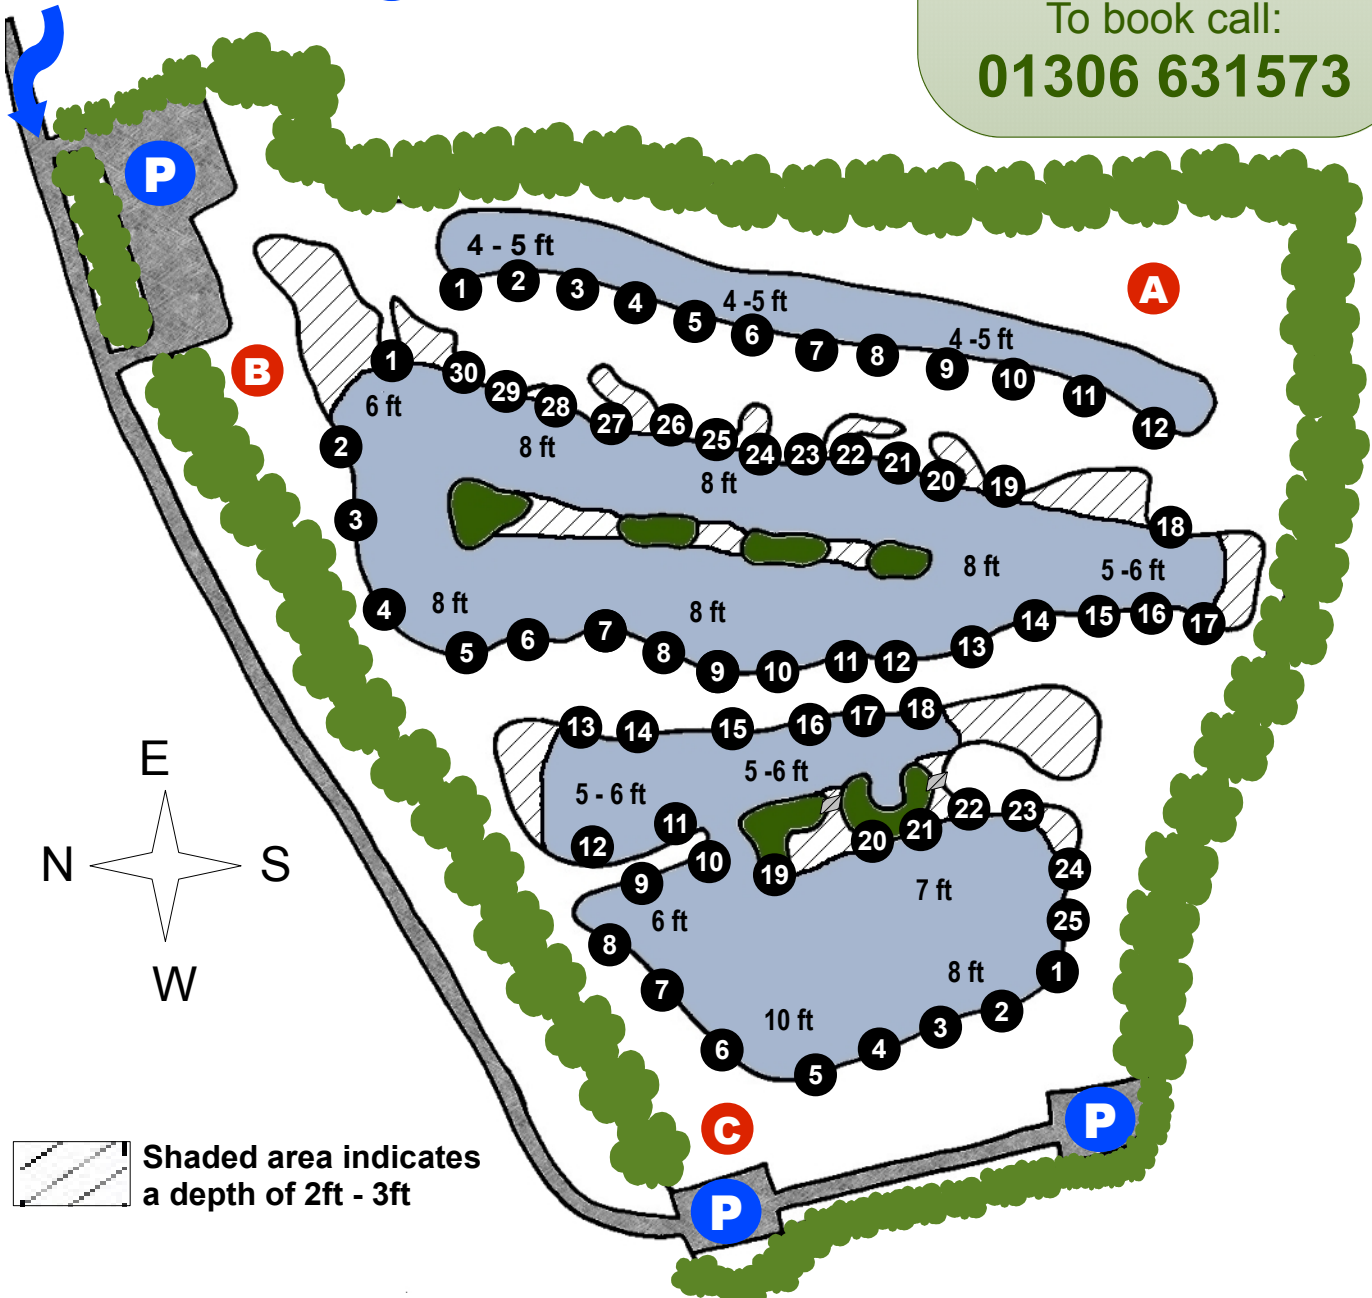

## Stammerham Farm

Toilets in Farm Yard

### STOCKING:

#### All Lakes

Tench – ½lb to 6lb  
Bream – ½lb to 4lb  
Mirror Carp – ½lb to 20lb  
Common Carp – ½lb to 20lb  
Golden Orfe – ½ to 6lb  
Ghost Carp ½ – 20lb

To book call:

**01306 631573**

Way In & Car Park **P**

 Shaded area indicates a depth of 2ft - 3ft